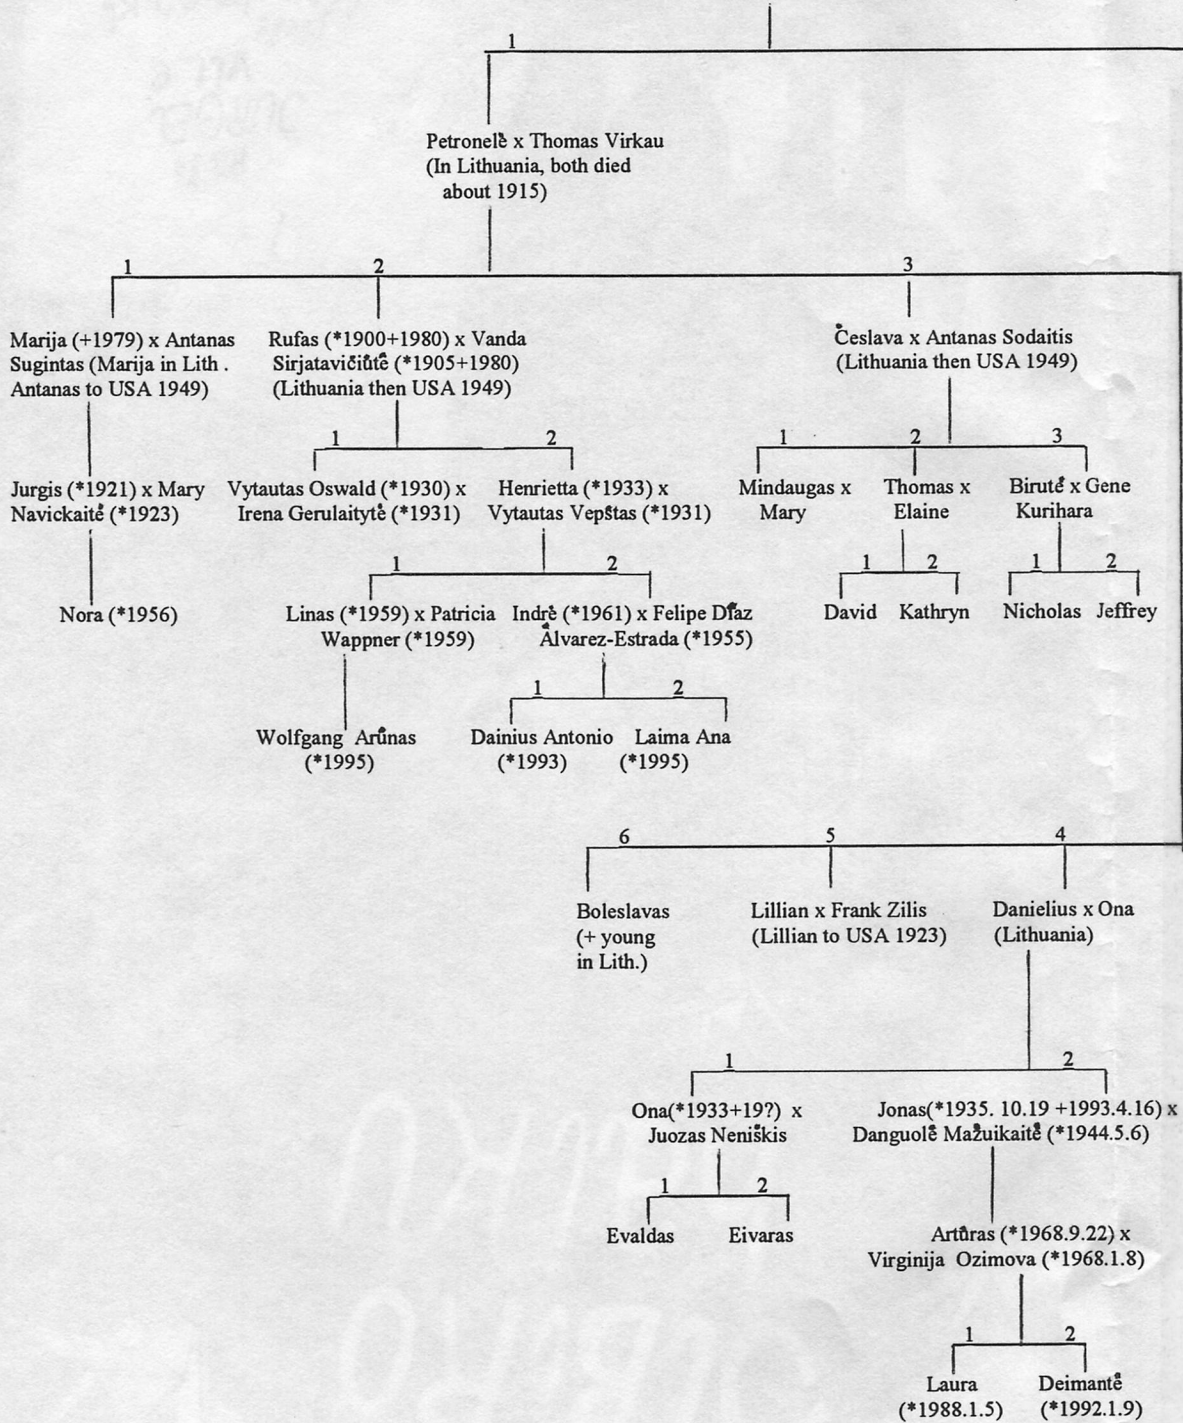

Armalis x Petronelė Jonušaitė (*1858 +1943 Chicago)
 (Widow, to USA 1910. Had 6 children with Armalis in
 Lithuania. In USA married Geštautas, no children)

2
 Marcella x
 (Lithuania
 before 1910)

1
 Catherine x
 Bergstrom
 |
 Dorothy x
 Vaughn
 |
 Cheryl

d Kenston
ard

Denise x
Blaszynski

e Jonusaite 1