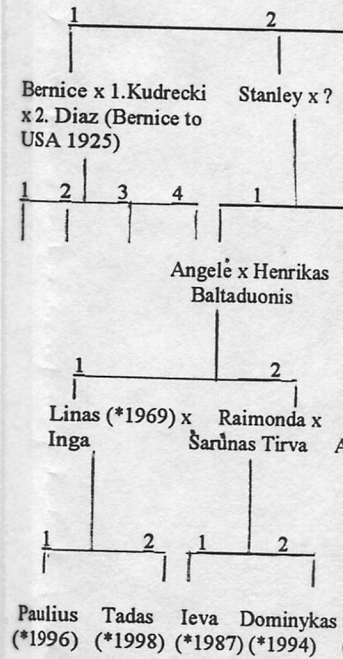

Armalis x Petronelė Jonušaitė (*1858 +1943 Chicago)
 (Widow, to USA 1910. Had 6 children with Armalis in
 Lithuania. In USA married Geštautas, no children)

2
 Marcella x
 (Lithuania
 before 1910)

1
 Catherine x
 Bergstrom
 |
 Dorothy x
 Vaughn
 |
 Cheryl

d Kenston
ard

Denise x
Blaszynski

e Jonusaite 1