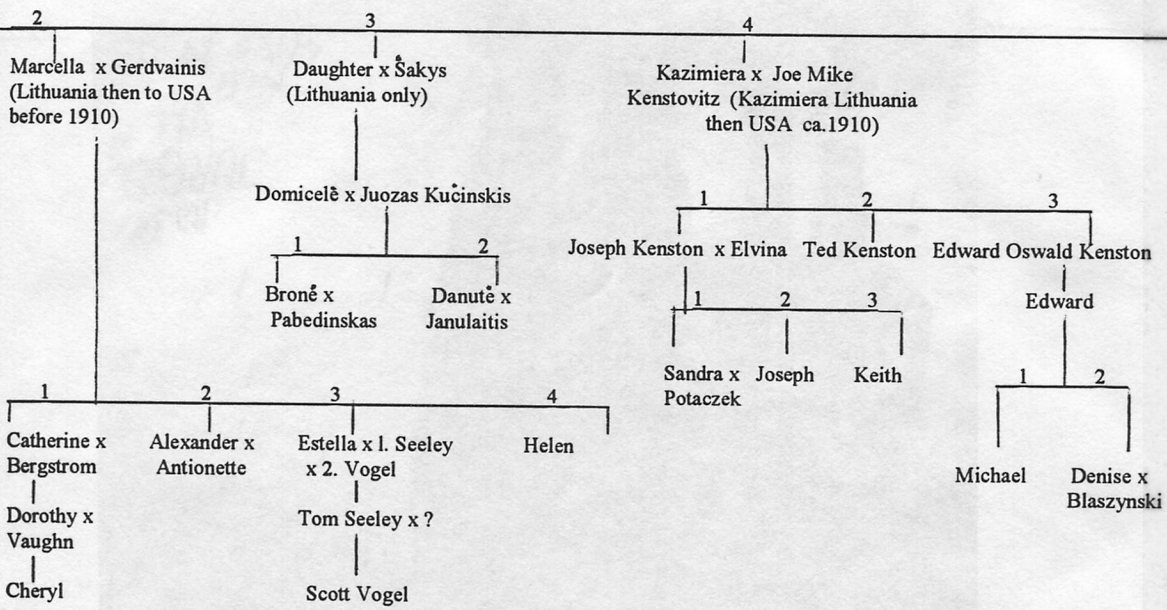

Armalis x Petronelė Jonušaitė (*1858 +1943 Chicago)
 (Widow, to USA 1910. Had 6 children with Armalis in
 Lithuania. In USA married Geštautas, no children)

2
 Marcella x
 (Lithuania
 before 1910)

1
 Catherine x
 Bergstrom
 |
 Dorothy x
 Vaughn
 |
 Cheryl

d Kenston
ard

Denise x
Blaszynski

e Jonusaite 1