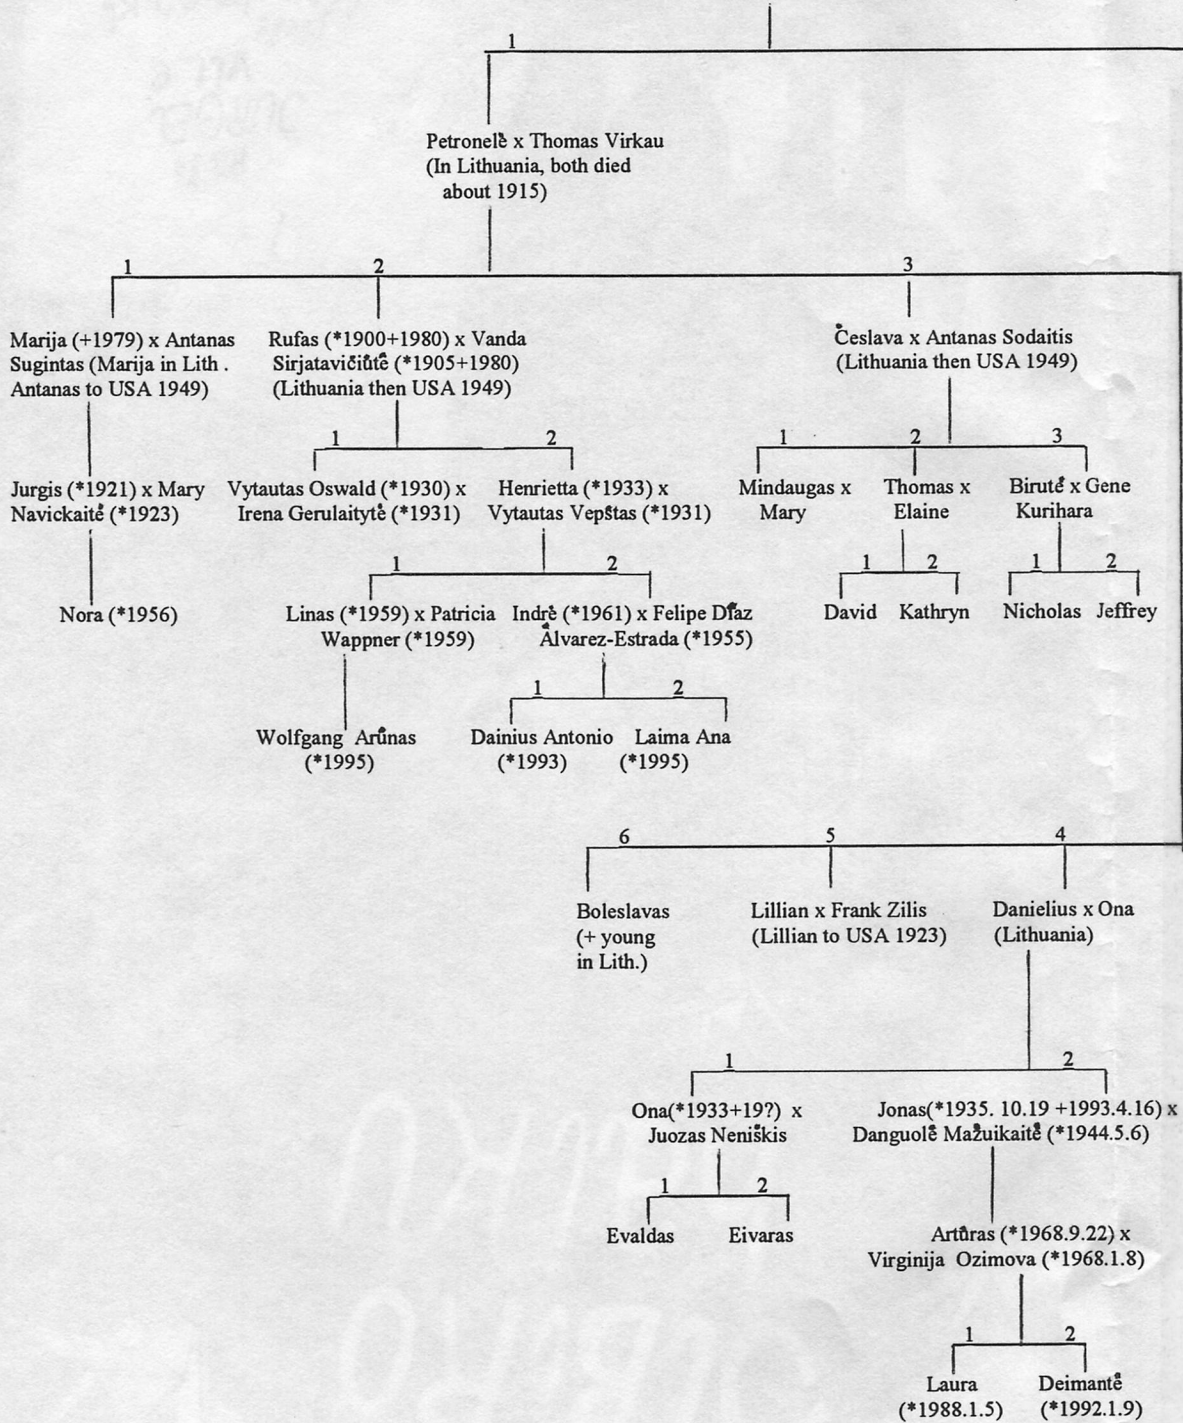

Armalis x Petronelė Jonušaitė (*1858 +1943 Chicago)
 (Widow, to USA 1910. Had 6 children with Armalis in
 Lithuania. In USA married Geštautas, no children)

2
 Marcella x
 (Lithuania
 before 1910)

1
 Catherine x
 Bergstrom
 |
 Dorothy x
 Vaughn
 |
 Cheryl